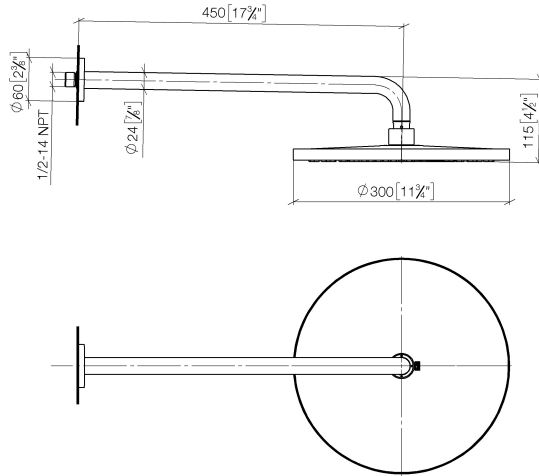

Rain shower with wall fixing FlowReduce 300 mm - Chrome

TARA

28 678 970

Fits: TARA, LISSÉ, VAIA, META

- 450mm projection
- rain shower Ø 300 mm
- PURE RAIN, max. flow rate 9 l/min (at 3 bar)
- Function from: 7 l/min
- rosette Ø 60 mm
- 1/2" connection
- with anti-scale system
- quick clearing
- WRAS
- This product can help a building meet the requirements of Green Building Rating Systems, e.g. LEED®, BREEAM®, DGNB

	Chrome	28 678 970-00
	Brushed Platinum	28 678 970-06
	Platinum	28 678 970-08
	Dark Chrome	28 678 970-19
	Light Gold	28 678 970-26
	Brushed Light Gold	28 678 970-27
	Brushed Durabronze (23kt Gold)	28 678 970-28
	Matte Black	28 678 970-33
	Brushed Bronze	28 678 970-42
	Brushed Champagne (22kt Gold)	28 678 970-46
	Champagne (22kt Gold)	28 678 970-47
	Brushed Chrome	28 678 970-93
	Brushed Dark Platinum	28 678 970-99

28 678 970

mm [inches]

Flow rate chart

Certificates

LGA_29235.

28 678 970

Parts for other finishes can be found here: Brushed Platinum

Spare parts list

No.	Item Number	Name	Quantity used	Delivery time
1	04 30 31 032 00 90	fixing set	1	2
2	09 17 20 120 90	holder	1	2
3	09 14 10 150 90	seal	2	2
4	09 27 97 015-00	rosette	1	10
5	90 11 03 070 00-00	pipe	1	10
6	09 23 01 075 90	insert	1	2
7	90 12 05 091 20-00	shower	1	10
8	90 30 09 069 00 90	key	1	2