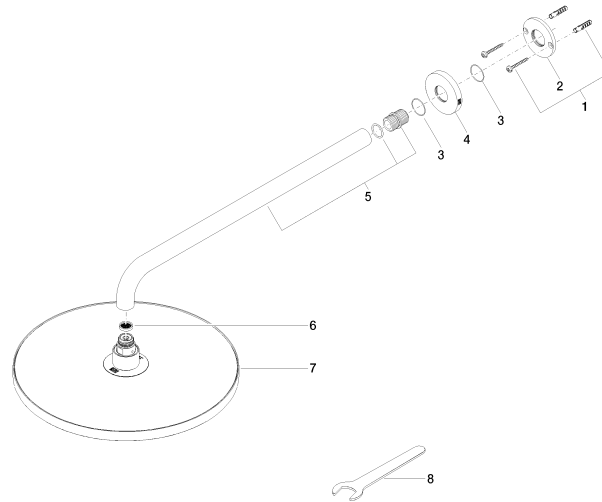

Rain shower with wall fixing FlowReduce 300 mm - Chrome

TARA

28 678 970

Fits: TARA, LISSÉ, VAIA, META

- 450mm projection
- rain shower Ø 300 mm
- PURE RAIN, max. flow rate 9 l/min (at 3 bar)
- Function from: 7 l/min
- rosette Ø 60 mm
- 1/2" connection
- with anti-scale system
- quick clearing
- WRAS
- This product can help a building meet the requirements of Green Building Rating Systems, e.g. LEED®, BREEAM®, DGNB

28 678 970

mm [inches]

Flow rate chart

Certificates

LGA_29235.

28 678 970

Parts for other finishes can be found here: Brushed Platinum

Spare parts list

No.	Item Number	Name	Quantity used	Delivery time
1	04 30 31 032 00 90	fixing set	1	2
2	09 17 20 120 90	holder	1	2
3	09 14 10 150 90	seal	2	2
4	09 27 97 015-00	rosette	1	10
5	90 11 03 070 00-00	pipe	1	10
6	09 23 01 075 90	insert	1	2
7	90 12 05 091 20-00	shower	1	10
8	90 30 09 069 00 90	key	1	2