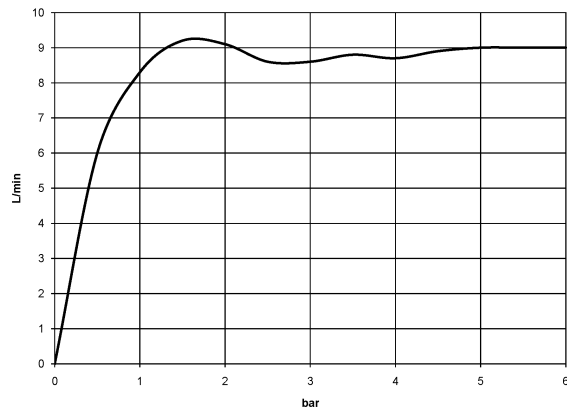

Rain shower with wall fixing FlowReduce 300 mm - Chrome

TARA

28 678 970

Fits: TARA, LISSÉ, VAIA, META

- 450mm projection
- rain shower Ø 300 mm
- PURE RAIN, max. flow rate 9 l/min (at 3 bar)
- Function from: 7 l/min
- rosette Ø 60 mm
- 1/2" connection
- with anti-scale system
- quick clearing
- WRAS
- This product can help a building meet the requirements of Green Building Rating Systems, e.g. LEED®, BREEAM®, DGNB

	Chrome	28 678 970-00
	Brushed Platinum	28 678 970-06
	Platinum	28 678 970-08
	Dark Chrome	28 678 970-19
	Light Gold	28 678 970-26
	Brushed Light Gold	28 678 970-27
	Brushed Durabronze (23kt Gold)	28 678 970-28
	Matte Black	28 678 970-33
	Brushed Bronze	28 678 970-42
	Brushed Champagne (22kt Gold)	28 678 970-46
	Champagne (22kt Gold)	28 678 970-47
	Brushed Chrome	28 678 970-93
	Brushed Dark Platinum	28 678 970-99

28 678 970

mm [inches]

Flow rate chart

Certificates

LGA_29235.

28 678 970

Parts for other finishes can be found here: Brushed Platinum

Spare parts list